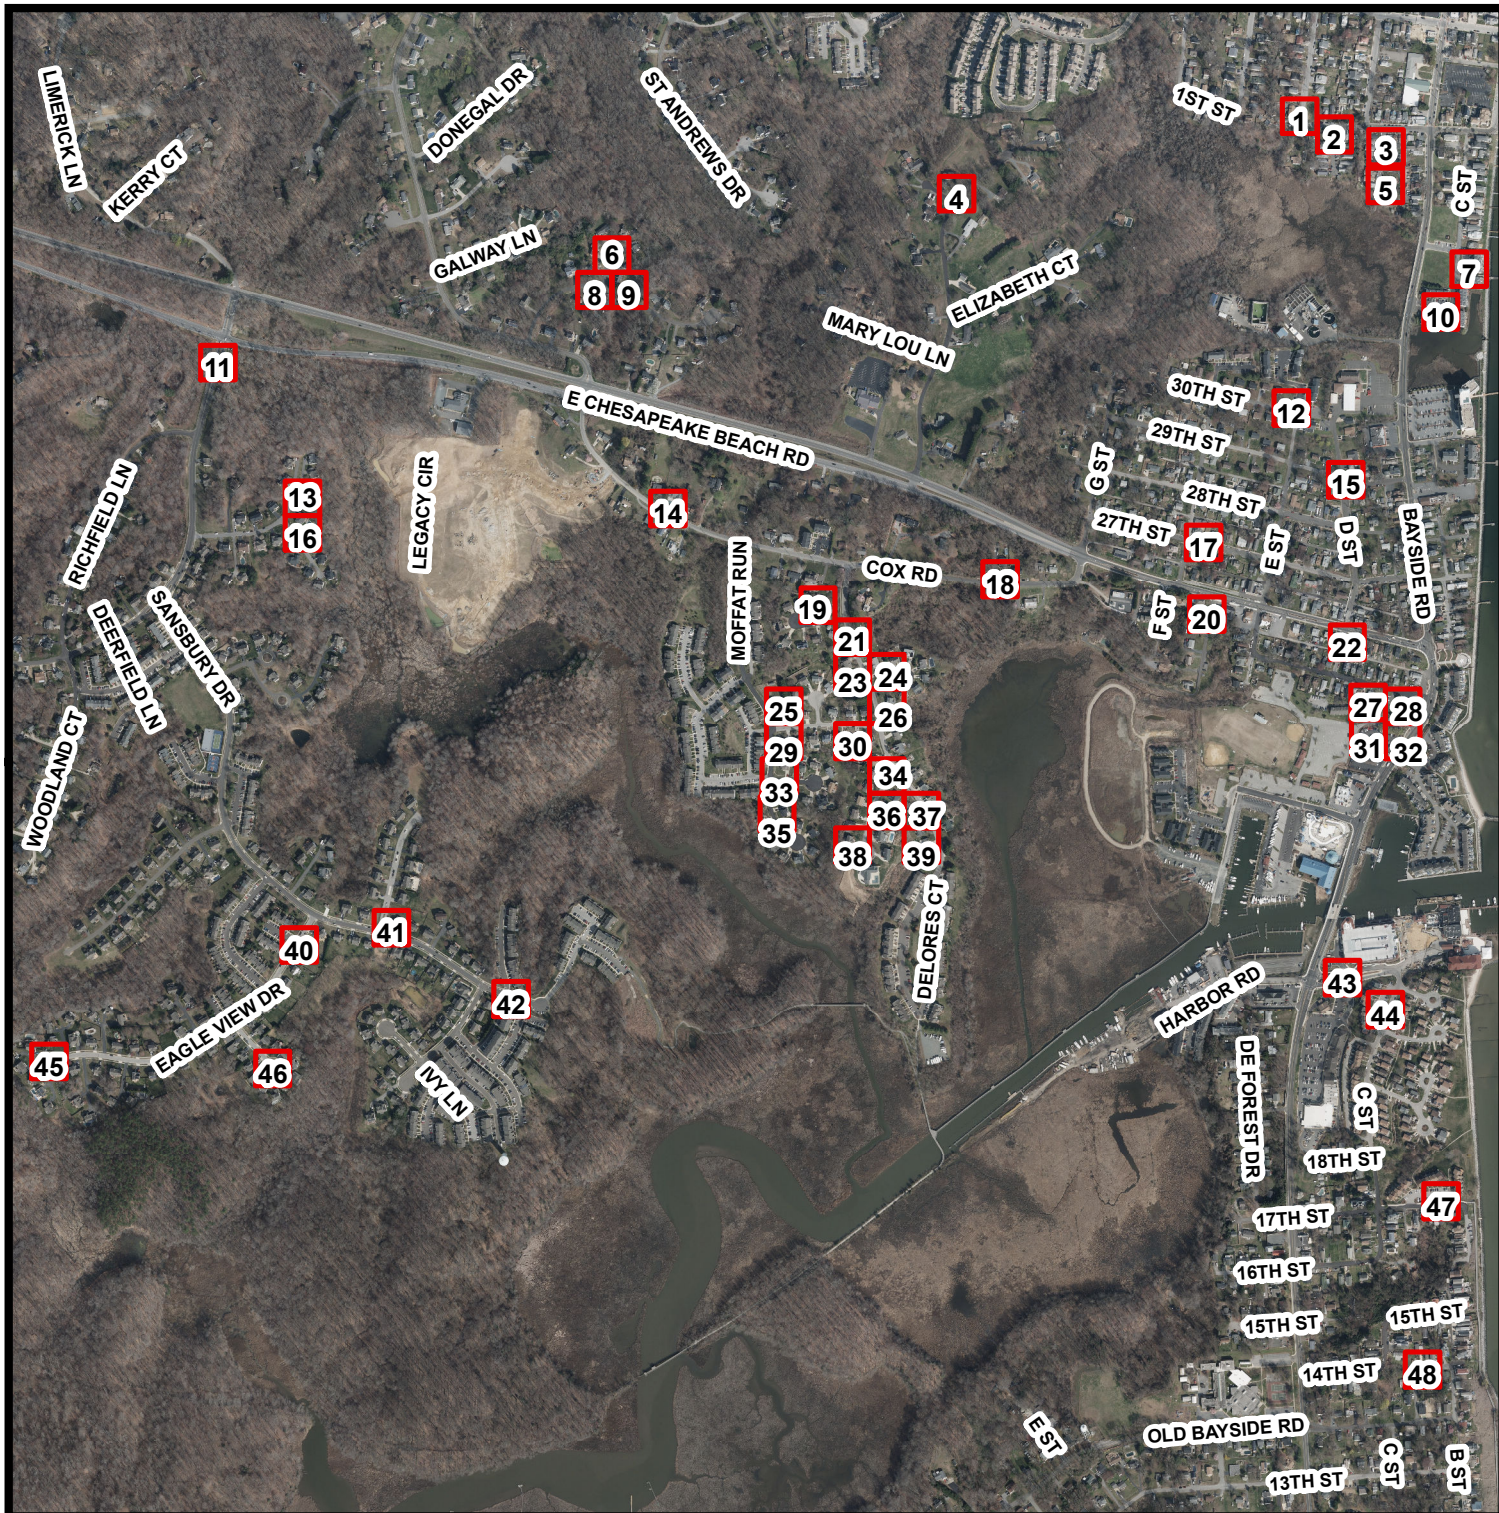

2023 Town of Chesapeake Beach Street Tree Inventory

Tree Number	Map Book	Street Address	Tree Species	DBH	Condition	Lat	Long
156	28	Town Hall	Eastern Red Cedar	16.0"	Good	38.693870	-76.534700
157	27, 28	Town Hall Parking Lot	Eastern Red Cedar	5.0"-9.0"	Good	38.693760	-76.534530
158	28	Town Hall	Eastern Red Cedar	2.0"-7.0"	Good	38.693830	-76.534520
159	28	Town Hall	Eastern Red Cedar	6.0"-12.0"	Good	38.694040	-76.534260
160	15	On 8401 D St on 29th St side	Flowering Cherry	1.0"	Dead	38.697280	-76.535030
161	44	Median strip on C St	Crepe Myrtle	5.3"	Good	38.689500	-76.534500
162	44	Median strip on C St	Crepe Myrtle	4.8"	Good	38.689470	-76.534510
163	44	Median strip on C St	Crepe Myrtle	5.3"	Good	38.689420	-76.534500
164	44	Median strip on C St	Crepe Myrtle	4.8"	Good	38.689330	-76.534570
165	44	Median strip on C St	Crepe Myrtle	4.2"	Good	38.689300	-76.534590
166	44	Median strip on C St	Crepe Myrtle	6.0"	Good	38.689270	-76.534600
167	44	Median strip on C St	Crepe Myrtle	8.3"	Good	38.689240	-76.534630
168	47	At the end of 17th St	Crepe Myrtle	6.7"	Good	38.686450	-76.533760
169	47	At the end of 17th St	Crepe Myrtle	4.6"	Good	38.686460	-76.533650
170	47	At the end of 17th St	Crepe Myrtle	4.5"	Good	38.686460	-76.533410
171	47	At the end of 17th St	Crepe Myrtle	4.1"	Good	38.686460	-76.533320
172	47	At the end of 17th St	Crepe Myrtle	4.3"	Good	38.686460	-76.533210
173	44	Median strip on C St	Crepe Myrtle	5.2"	Good	38.689390	-76.534550
174	9	8503 Tartan Ct	Eastern Red Cedar	8.0"	Good	38.700150	-76.549970
175	17	8305 F St	Sycamore	18.0"	Poor	38.696370	-76.538140
176	1	Beginning of E St	Arbotvite	6.0"-10.0"	Good	38.702610	-76.536020
177	1	Beginning of E St	Arbotvite	6.0"-10.0"	Good	38.702610	-76.536020
178	3	4041 1st St on D St	Palm Tree	3.0"-4.0"	Fair	38.702490	-76.534520
179	3	4041 1st St on D St	Palm Tree	3.0"-4.0"	Fair	38.702490	-76.534520
180	3	4041 1st St on D St	Palm Tree	3.0"-4.0"	Fair	38.702490	-76.534520
181	8	8502 Tartan Ct	Red Maple	16.0"	Good	38.700356	-76.549930
182	41	2276 Sansbury Dr	Crepe Myrtle	4.9"	Good	38.690510	-76.555360
183	41	2276 Sansbury Dr	Crepe Myrtle	5.7"	Good	38.690510	-76.553340

Chesapeake Beach Street Tree Book Map

Chesapeake Beach
Street Tree Inventory
05/04/2023

This map is for planning purposes only.
This map is not a boundary survey